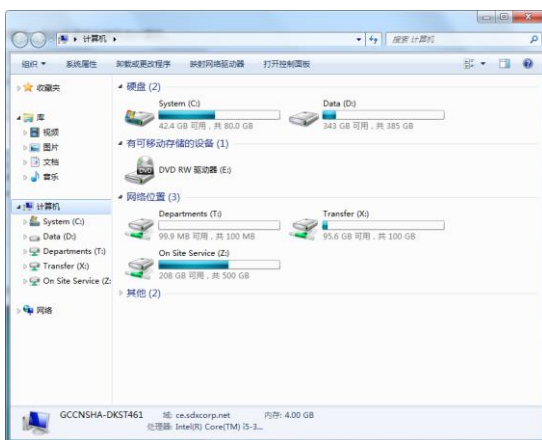

The **WIN** composite key has very wide applications in the Window7, this issue, we want to introduce some basic usage.

Win+E: open computer

Win+D: return to the desktop

Win+L: lock computer

Win+T: open taskbar icon with thumbnail preview